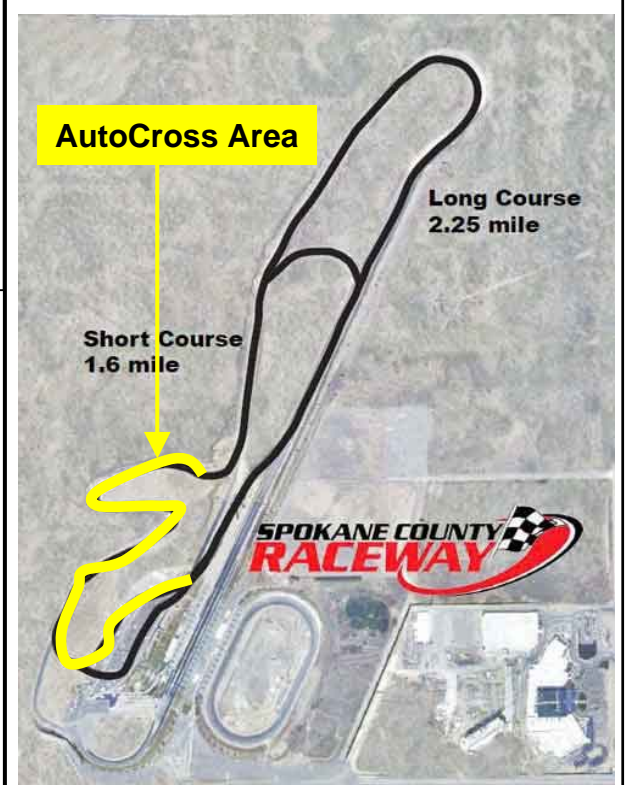

32nd IMM Spokane County Raceway Events

Saturday Evening Special Bonus

- NASCAR K & N Pro Series West Race
- ½ Mile Oval - Likely to be televised
- Fast Cars - Great Event
- Negotiating for discount tickets
- Enjoy the Saturday evening BBQ & then go see the race!

Info from SCR Website...

The NASCAR K&N Pro Series is coming to the SCR Super Oval for event 12 of the 2011 NASCAR West Series! This event is sure to sell out, so check back to find out when advanced tickets go on sale!

Spokane Raceway is Located Next to Northern Quest Resort & Casino!